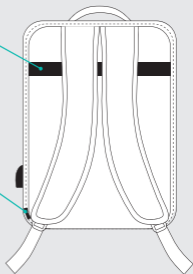

# ANTI-THEFT BACKPACK

Trolley Strap

Anti-Theft Laptop Compartment

USB Connection

Laptop Compartment

Tablet Compartment

Inside Pocket

ITEM 6345