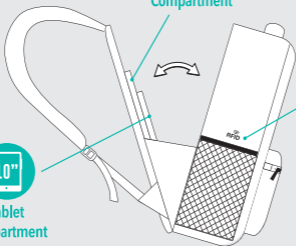

# ANTI-THEFT BACKPACK

Trolley Strap

Anti-Theft Laptop Compartment

USB Connection

Laptop Compartment

Tablet Compartment

Inside Pocket

ITEM 6345