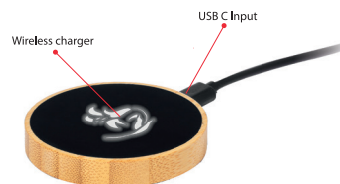

Product Overview:

Specifications:

Working distance: Up to 6mm
Input: 5-9V $\equiv$ 1.5-2A
Wireless Output: 5-9V $\equiv$ 1-1.67A, 5-15W
Suitable for all mobile devices with Qi technology.

Operation:

1. Connect the charger to the power source using the supplied cable.
2. Place your Qi compatible device on top of the wireless charger, ensuring that it centrally positioned.

Note: If your phone has a protective case you may need to remove it for a successful connection when using the wireless charger.

Warnings:

1. Do not expose this product to rain or damp conditions.
2. Prevent this item from falling as it could cause serious damage.
3. Do not dismantle, repair or modify this product by yourself, contact an authorized specialist.
4. In order to avoid any risk, do not dispose of this product inappropriately or throw it into the fire.
5. Clean it with a dry cloth.
6. Do not place this item near sources of heat or expose to direct sunlight.
7. Do not insert any metal objects into this device as there is a risk of causing a short circuit in the unit.
8. To avoid risk, do not place any metal objects between the charger and the mobile device during the charging process.
9. Do not use mobile devices with a metal case.
10. Keep out of reach of children.