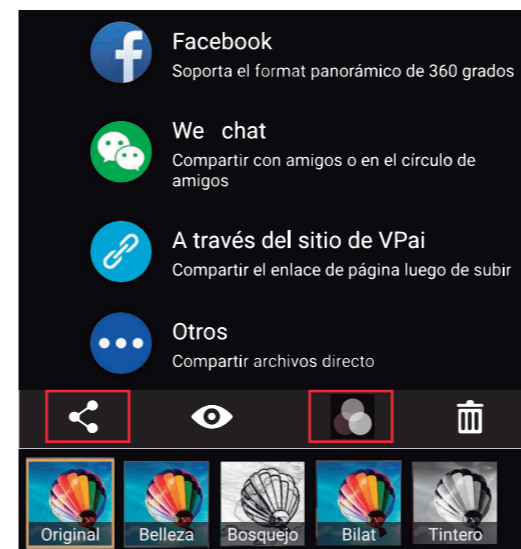

Main Functions:

This device allows you to take photos and record videos from different perspectives. Press the option shown on the left side of the screen to select the required option.

To activate the timer, select the option shown on the top left of the screen and choose either 5 or 10 seconds.

To change the video resolution, go to settings on the application.

To focus the camera, keep the "Touch" option activated and slide your finger across the screen in either direction.

You can also activate or deactivate the gyroscope option. This option is advisable for Virtual Reality and 360 videos.

To access the "Time Lapse" mode select the Shrink option. This option allows you to record a video in real time that will be played at fast speed. Every 30 seconds of real time is equivalent to 1 second in the "Time Lapse" mode. In this way, you can store a recording taken over a long period of time, in a reduced size video.

From the App Gallery, you can edit the style of the photos and videos, as well as share them through messaging services and social networks.