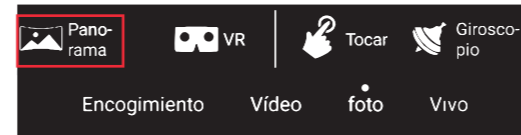

#### Operation:

Download and install "VPai" from Google Playstore. Also available from the QR Code shown below.

Connect the camera to your mobile device and access the application. After a few seconds, you can view the image of the camera on your device and you can make use of the different functions.

#### Main Functions:

This device allows you to take photos and record videos from different perspectives. Press the option shown on the left side of the screen to select the required option.

To activate the timer, select the option shown on the top left of the screen and choose either 5 or 10 seconds.