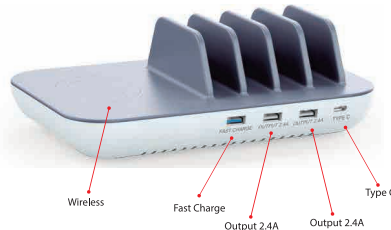

Warnings:

1. Do not expose this product to rain or damp conditions.
2. Prevent this item from falling as it could cause serious damage.
3. Do not dismantle, repair or modify this product by yourself, contact an authorized specialist.
4. Clean the speaker with a dry cloth.
5. Do not place this item near sources of heat or expose to direct sunlight.
6. Do not insert any metal objects into this device as there is a risk of causing a short circuit in the unit.
7. Keep this product away from children.
8. To avoid risk, do not place any metal objects between the charger and the mobile device during the charging process.
9. Do not use mobile devices with a metal case.

MADE IN PRC

MADE IN PRC