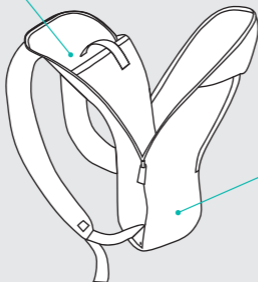

INDICATOR BACKPACK

Indicator Light

Connect your
Powerbank

Laptop
Compartment

Water
Resistant

ITEM 6251