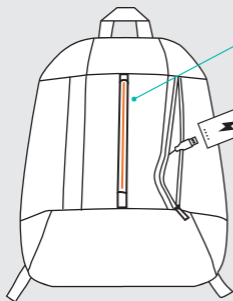

INDICATOR BACKPACK

Indicator Light

Connect your
Powerbank

Laptop
Compartment

Water
Resistant

ITEM 6251