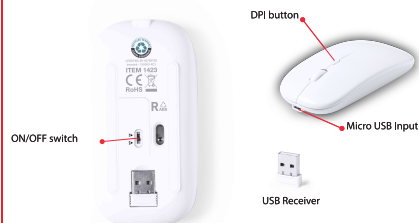

Product overview:

Specifications:

- DPI adjustable (800-1200-1600 DPI)
- Battery 500mAh - 3.7V
- Operating time: Up to 80 hours
- Control distance: Up to 10 meters
- Auto Power off

Operation:

Plug the USB receiver into your PC.

Slide the power button to ON.

The mouse will be paired automatically and will be ready to work.

Charging:

Use the supplied cable for charging. Connect the USB cable into a power supply. Plug the other end of the cable into the Micro USB port of the mouse.

During charging, a blue light indicator will light up inside mouse. Once it finished, the light indicator will turn off.

Note: You can use the mouse during charging process.

Warnings:

1. Do not expose this product to rain or damp conditions.
2. Prevent this item from falling as it could cause serious damage.
3. Do not dismantle, repair or modify this product by yourself, contact an authorized specialist.
4. In order to avoid any risk, do not dispose of this product inappropriately or throw it into the fire as there is a built-in Lithium battery.
5. Clean it with a dry cloth.
6. Do not place this item near sources of heat or expose to direct sunlight.
7. Do not insert any metal objects into this device as there is a risk of causing a short circuit in the unit.