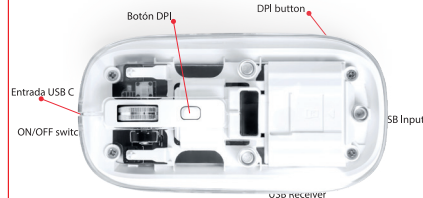

Product overview:

Specifications:

- DPI adjustable (800-1200-1600 DPI)
- Battery 300mAh - 3.7V
- Operating time: Up to 80 hours
- Control distance: Up to 10 meters
- Auto Power off

Operation:

Plug the USB receiver into your PC.

Slide the power button to ON.

The mouse will be paired automatically and will be ready to work.

Charging:

Use the supplied cable for charging. Connect the USB cable into a power supply. Plug the other end of the cable into the USB C port of the mouse.

During charging, a red light indicator will light up inside mouse. Once it finished, the light indicator will turn off.

Note: You can use the mouse during charging process.

Warnings:

1. Do not expose this product to rain or damp conditions.
2. Prevent this item from falling as it could cause serious damage.
3. Do not dismantle, repair or modify this product by yourself, contact an authorized specialist.
4. In order to avoid any risk, do not dispose of this product inappropriately or throw it into the fire as there is a built-in Lithium battery.
5. Clean it with a dry cloth.
6. Do not place this item near sources of heat or expose to direct sunlight.
7. Do not insert any metal objects into this device as there is a risk of causing a short circuit in the unit.

MADE IN PRC