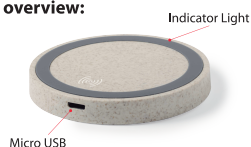

Producto overview:

Specifications:

Working distance: 6mm
Micro USB input: 5V $\equiv$ 2A
Wireless Output: 5V $\equiv$ 1A, 5W
Suitable for all mobile devices with Qi technology.

Operation:

1. Connect the Micro USB cable to the Micro USB port and the other end of the cable into a USB port or into a USB AC adapter. A red light indicates charger is connected correctly and ready to use.
2. Place your Qi compatible device on top of the wireless charger, ensuring that it is face up and centrally positioned.
3. When the wireless charge is working correctly a blue light indicator will light up.

Note: If your phone has a protective case you may need to remove it for a successful connection when using the wireless charger.

Warnings:

1. Do not expose this product to rain or damp conditions.
2. Prevent this item from falling as it could cause serious damage.
3. Do not dismantle, repair or modify this product by yourself, contact an authorized specialist.
4. In order to avoid any risk, do not dispose of this product inappropriately or throw it into the fire as there is a built-in Lithium battery.
5. Clean it with a dry cloth.
6. Do not place this item near sources of heat or expose to direct sunlight.
7. Do not insert any metal objects into this device as there is a risk of causing a short circuit in the unit.
8. To avoid risk, do not place any metal objects between the charger and the mobile device during the charging process.
9. Do not use mobile devices with a metal case.